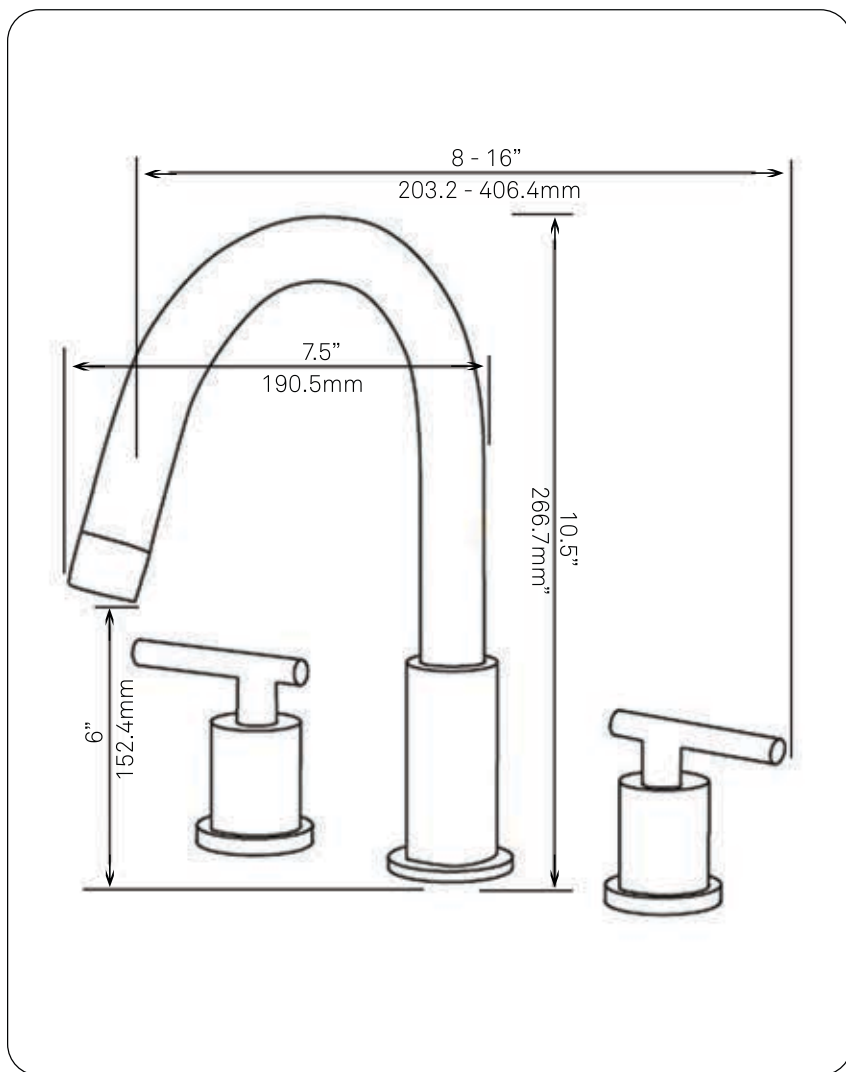

**NBF-112ORB WALTZ Widespread
2-Handle Lavatory Faucet,
Oil Rubbed Bronze**

Requested By: _____

Specific Features: _____

STANDARD SPECIFICATIONS:

- Lavatory faucet with oil-rubbed bronze finish
- Double handles
- 8 -16" widespread
- Solid brass construction
- Three holes, deck mount installation
- 1.375 or 1.5-inch counter diameter hole required
- cUPC and AB1953 low lead compliant
- NSF 61 and NSF 372 certified
- ADA compliant

WARRANTY:

- Limited lifetime warranty
- See www.Novatto.com for details

COORDINATING ACCESSORIES:

- PUD-ORB-0 pop-up drain with overflow
- Glacier Ice Restoration and Sealer kit

NOTES

Novatto reserves the right (1) to make changes in specifications and materials, and (2) to change or discontinue models, both without notice or obligation. Dimensions are for reference only, see www.Novatto.com for finish options and product availability.